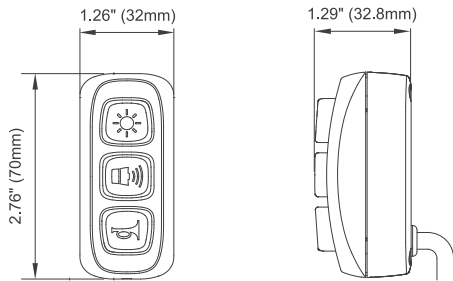

SW300-1 Control Panel