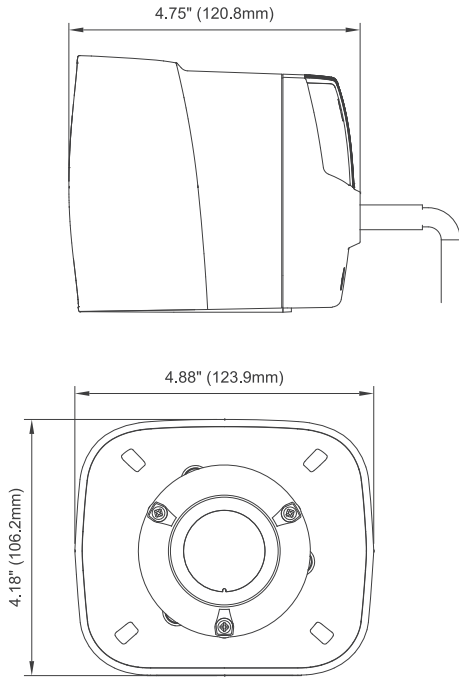

DIMENSIONS

SAS32R-MS Speaker Siren (Master / Slave Unit)